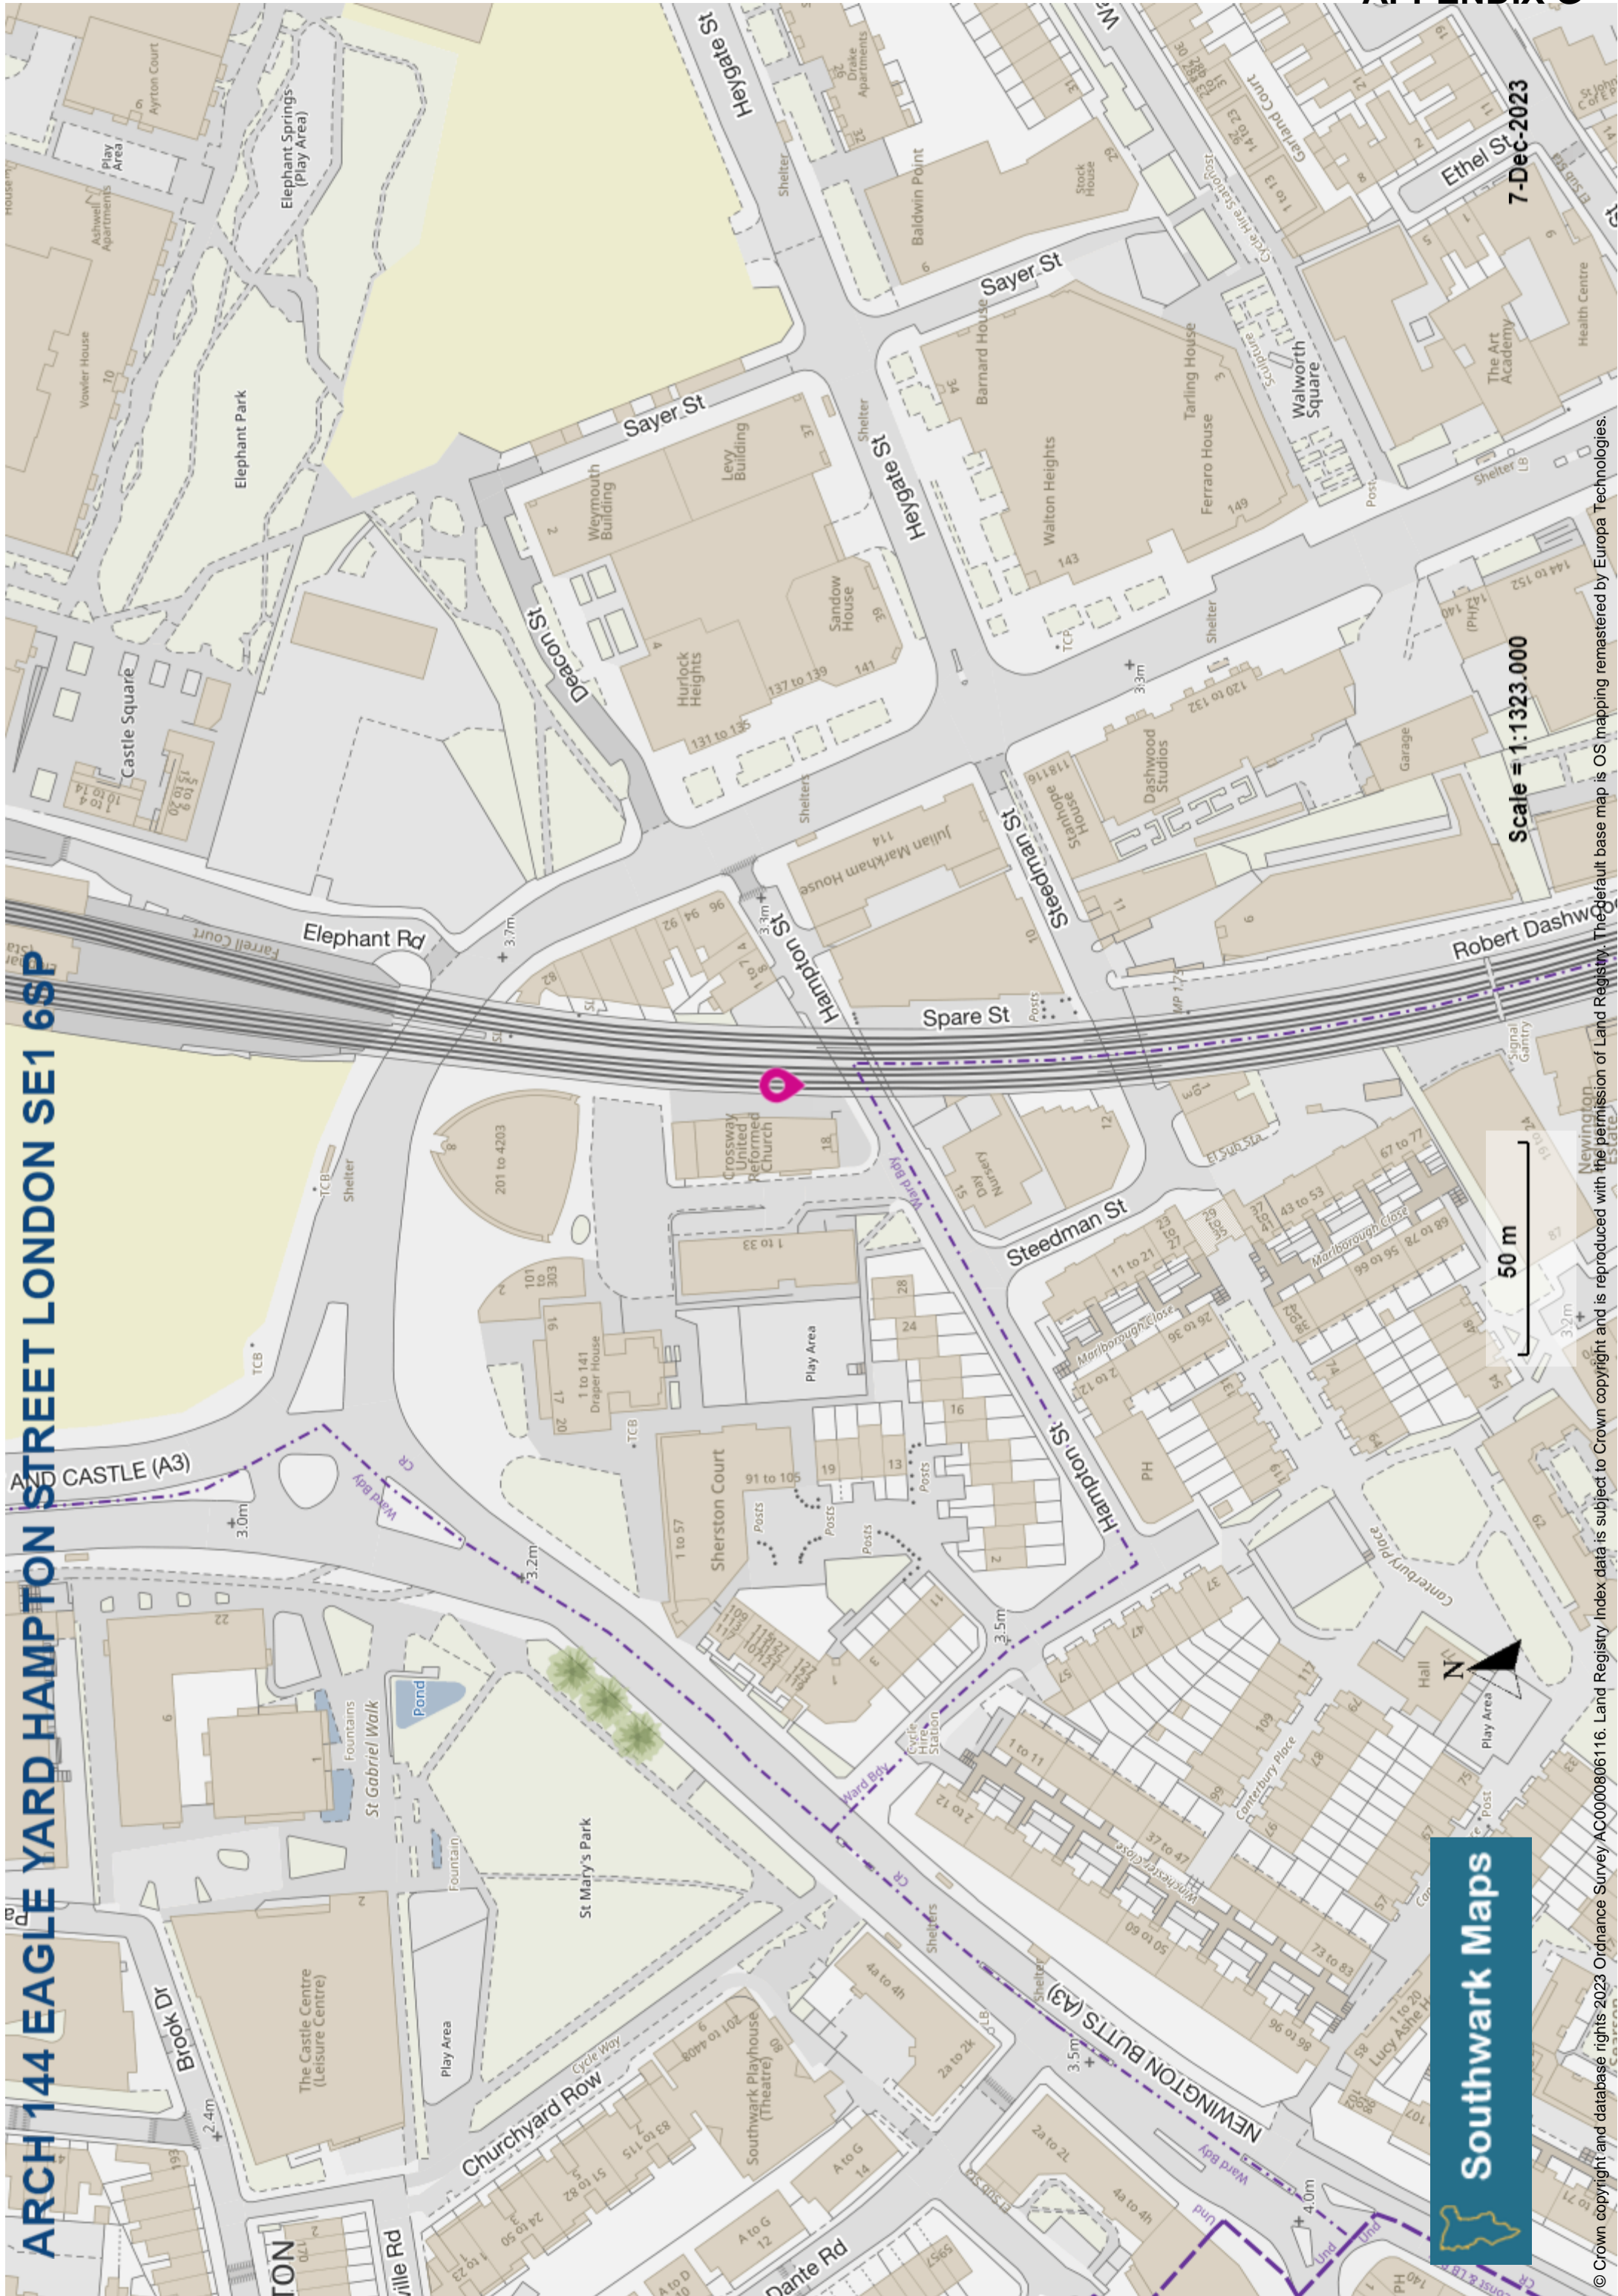

ARCH 144 EAGLE YARD HAMPTON STREET LONDON SE1 6SP

7-Dec-2023

Scale = 1:1323,000

50 m

Southwark Maps

© Crown copyright and database rights 2023 Ordnance Survey AC0000806116. Land Registry Index data is reproduced with the permission of Land Registry. The default base map is OS mapping remastered by Europa Technologies.